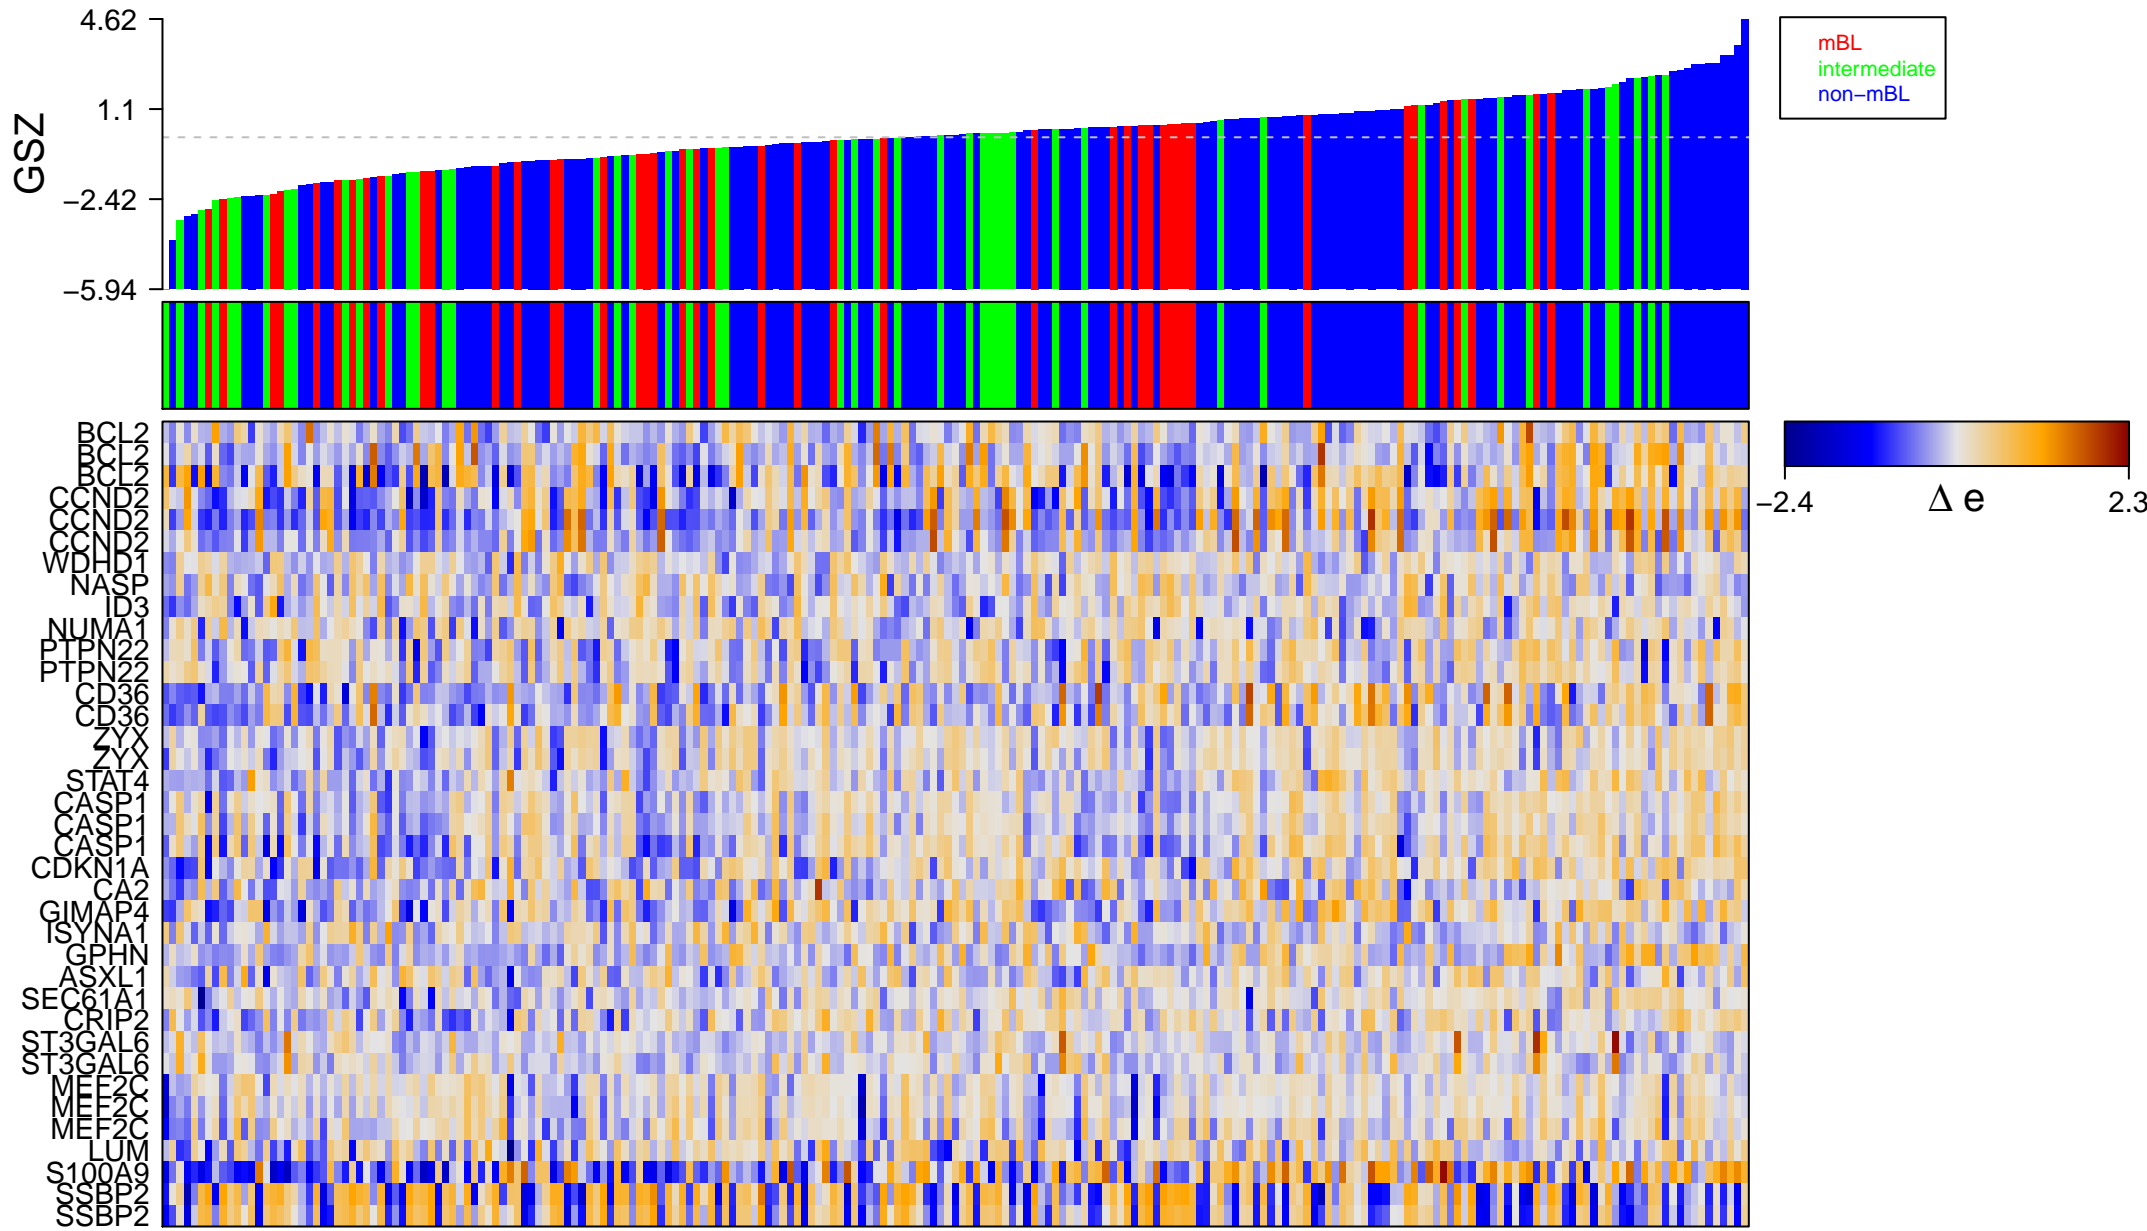

MORI_SMALL_PRE_BII_LYMPHOCYTE_DN

MORI_SMALL_PRE_BII_LYMPHOCYTE_DN

■ on
■ -
□ off

MORI_SMALL_PRE_BII_LYMPHOCYTE_DN