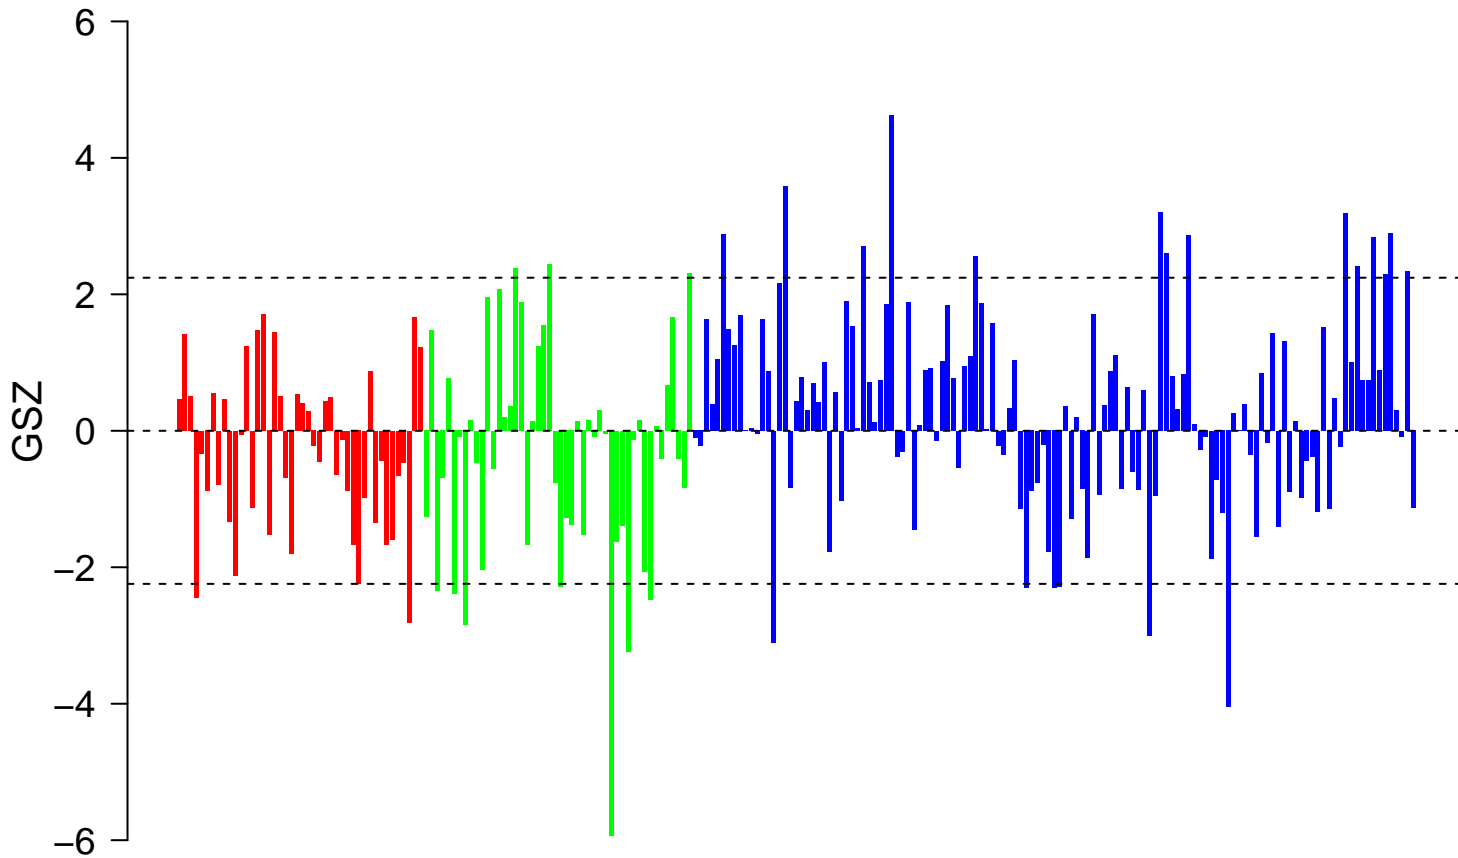

MORI_SMALL_PRE_BII_LYMPHOCYTE_DN

MORI_SMALL_PRE_BII_LYMPHOCYTE_DN

■ on
■ -
□ off

MORI_SMALL_PRE_BII_LYMPHOCYTE_DN